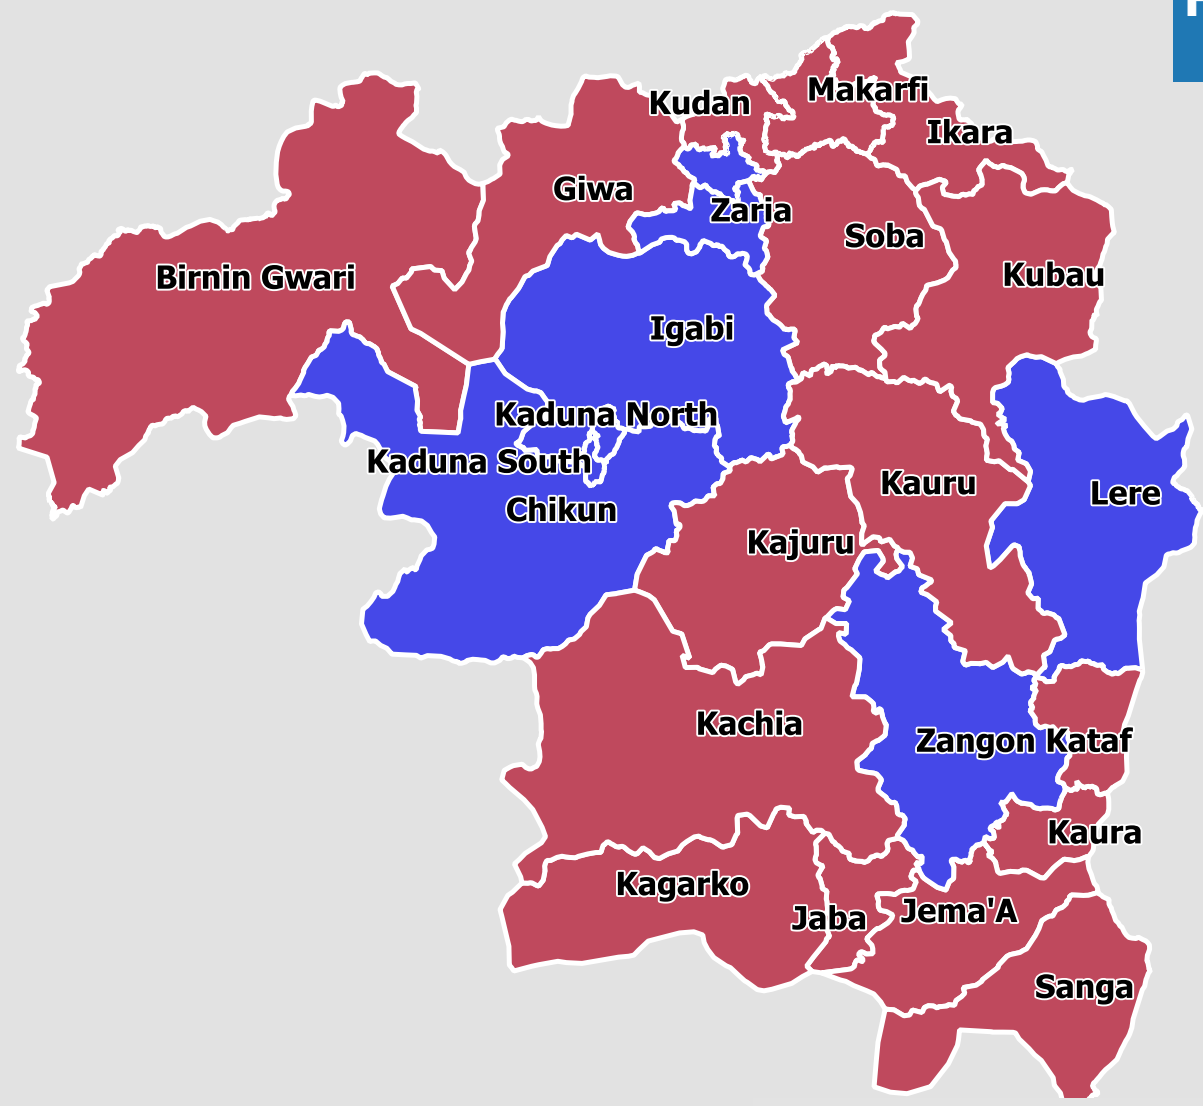

Public Junior Secondary School Total Enrolment by Gender

Female State Average

5908

Enrolments

53% 47%

Enrolments

53% 47%

Completion

55% 53%

Gender Parity Index

0.90

Legend

- Below the female state average
- Above the female state average