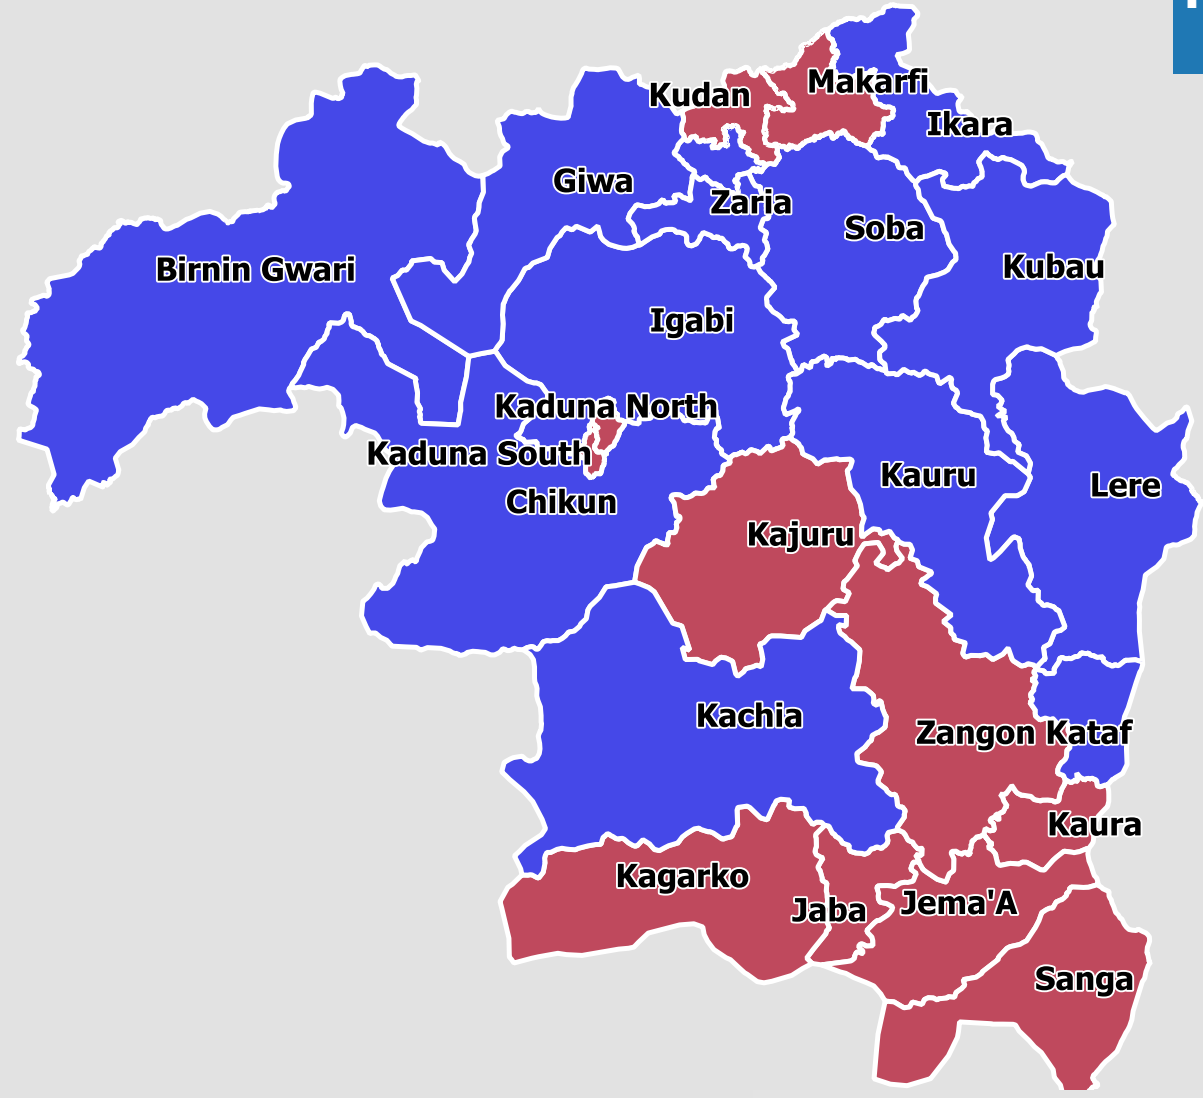

Public Primary School Total Enrolment by Gender

Female State Average

40227

Enrolments

52% 48%

Enrolments

53% 47%

Completion

78% 75%

Gender Parity Index

0.93

Legend

- Below the female state average
- Above the female state average